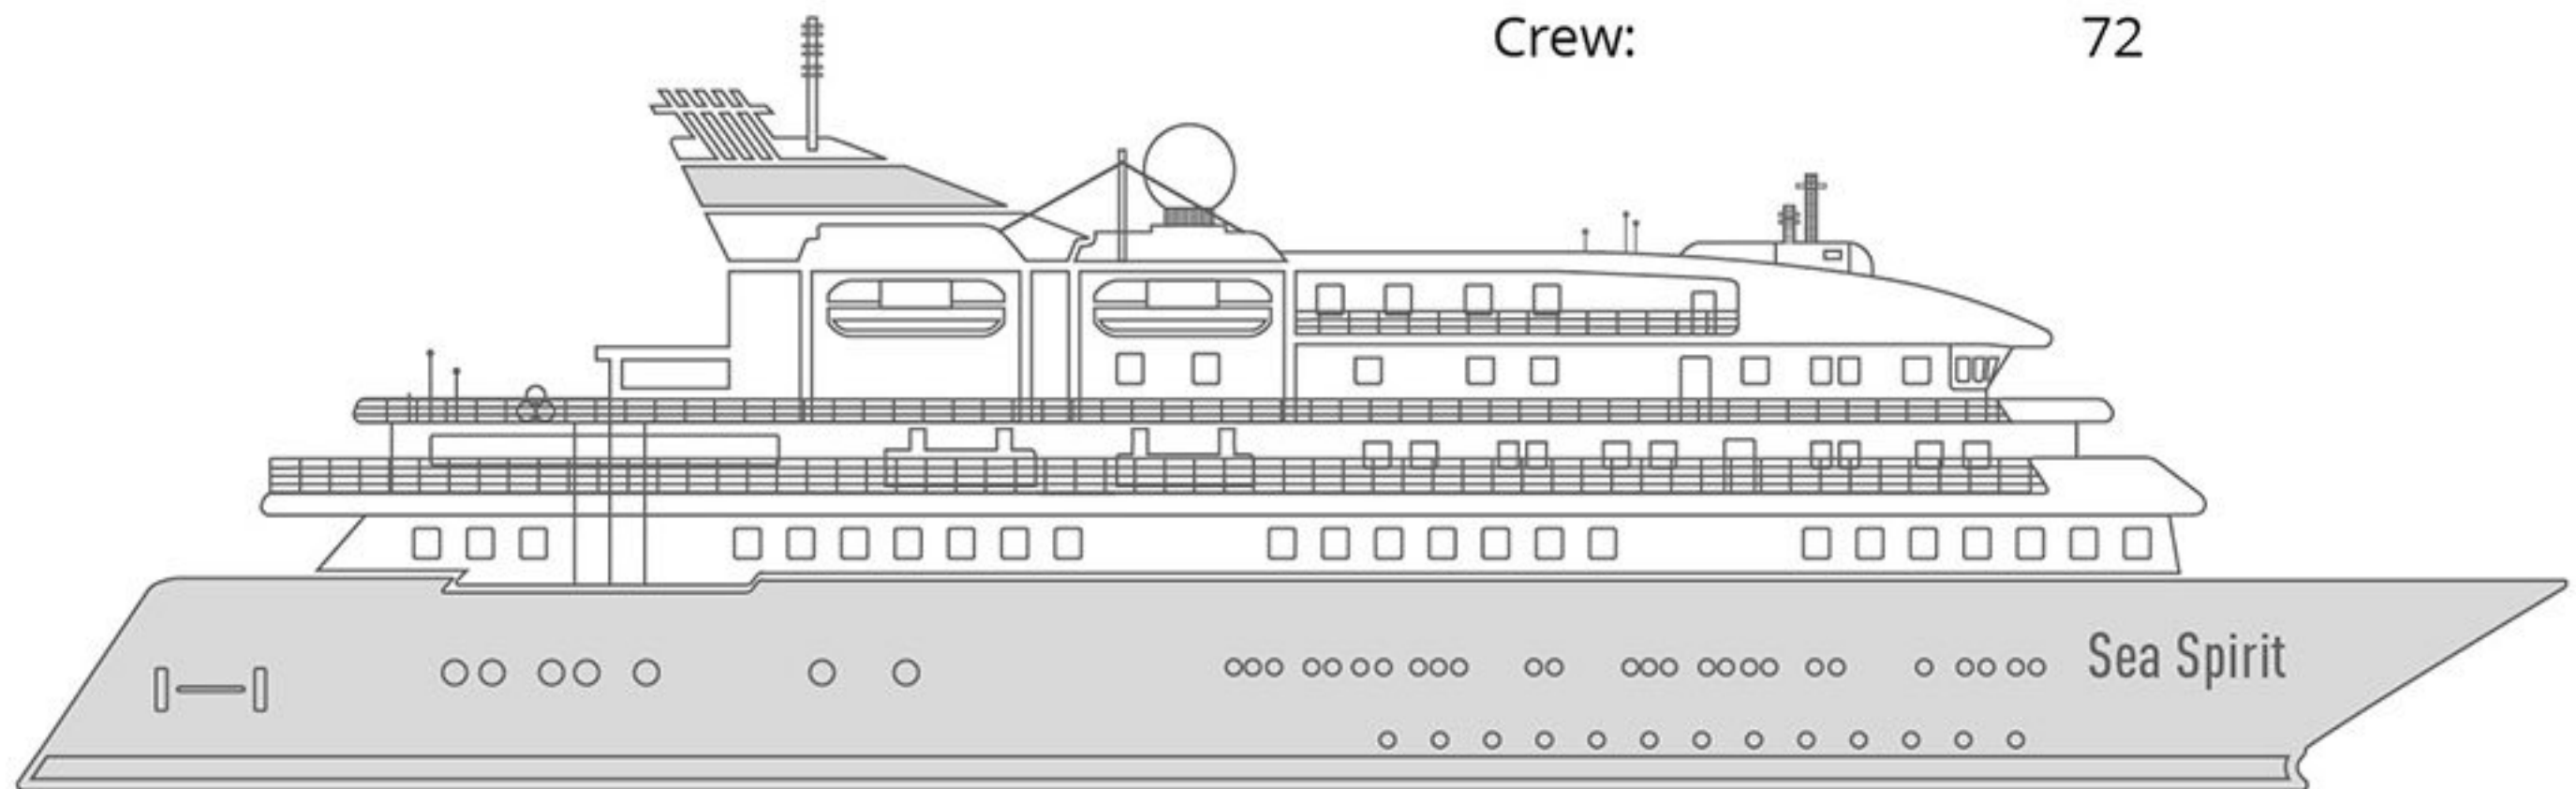

# DECK PLAN M/V SEA SPIRIT

- Owner's
- Classic
- Premium
- Triple
- Deluxe
- Main Deck
- Superior

Length:	90.6 meters (297 ft.)
Beam:	15.3 meters (50 ft.)
Speed:	15 knots
Passengers:	114
Crew:	72

- SUN DECK —
- SPORTS DECK —
- CLUB DECK —
- OCEAN DECK —
- MAIN DECK —

## SUN DECK

## OCEAN DECK

## MAIN DECK