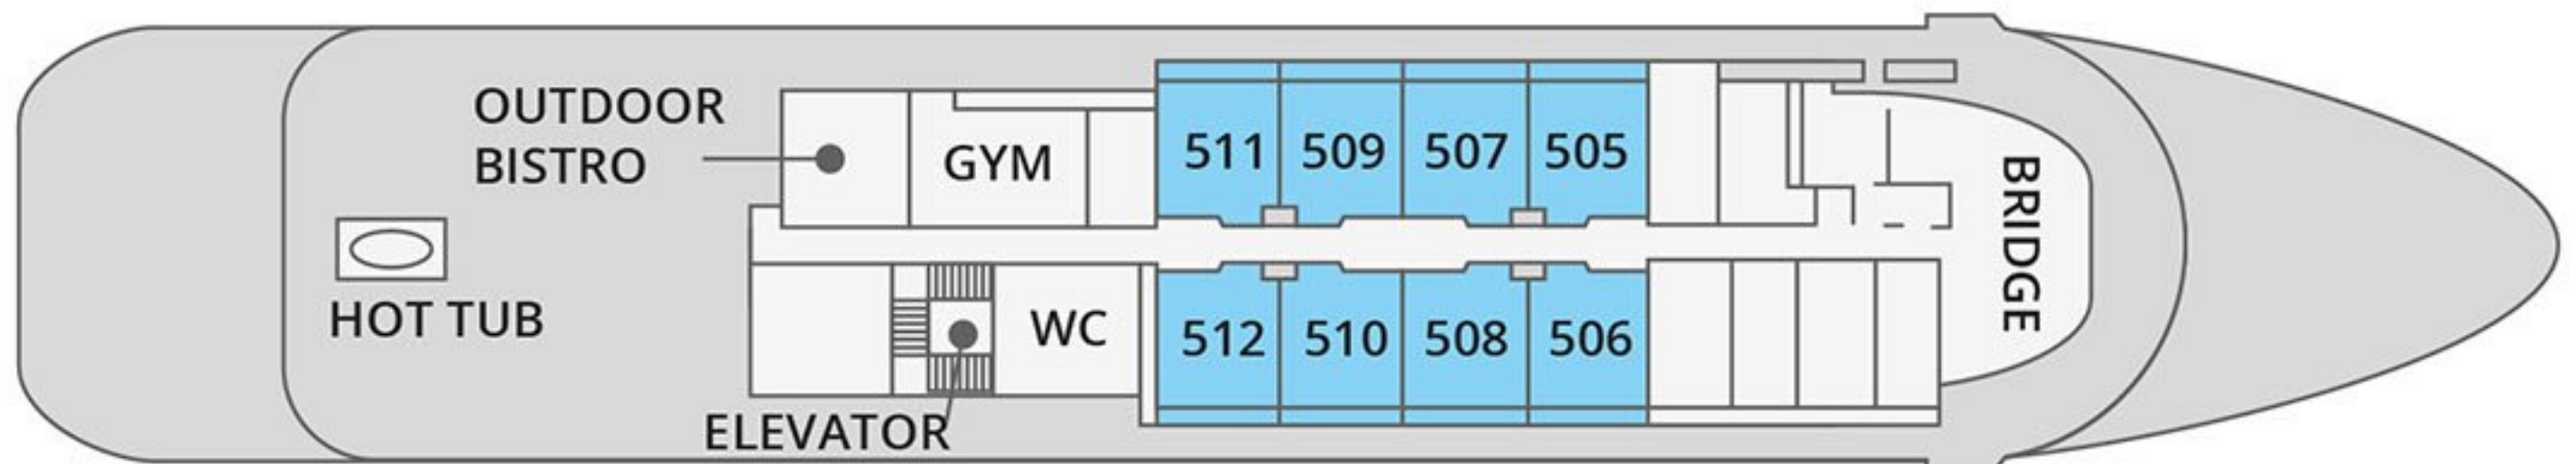

SPORTS DECK