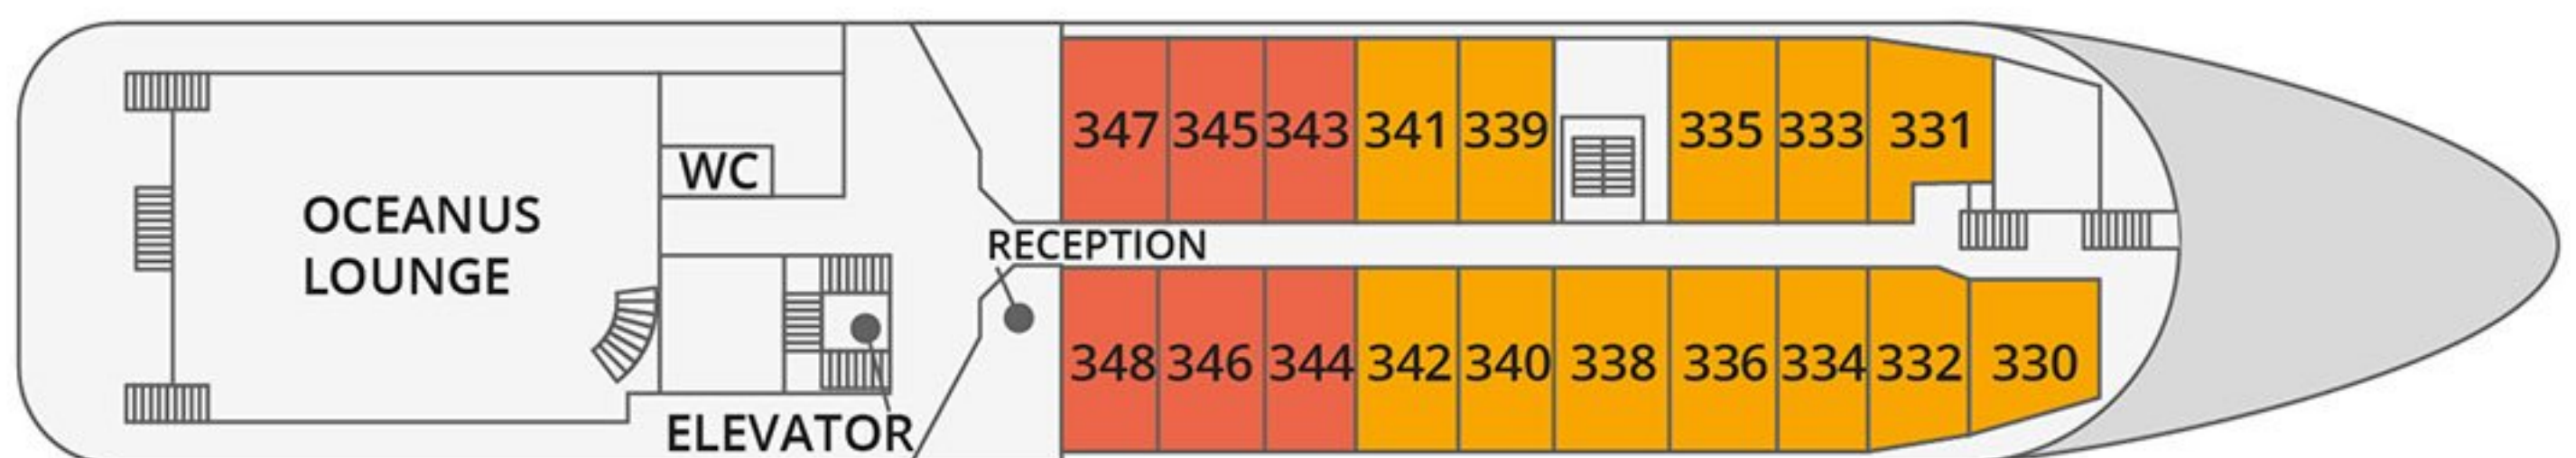

DECK PLAN M/V SEA SPIRIT

- Owner's
- Classic
- Premium
- Triple
- Deluxe
- Main Deck
- Superior

Length:	90.6 meters (297 ft.)
Beam:	15.3 meters (50 ft.)
Speed:	15 knots
Passengers:	114
Crew:	72

- SUN DECK —
- SPORTS DECK —
- CLUB DECK —
- OCEAN DECK —
- MAIN DECK —

SUN DECK

SPORTS DECK

CLUB DECK

OCEAN DECK

MAIN DECK